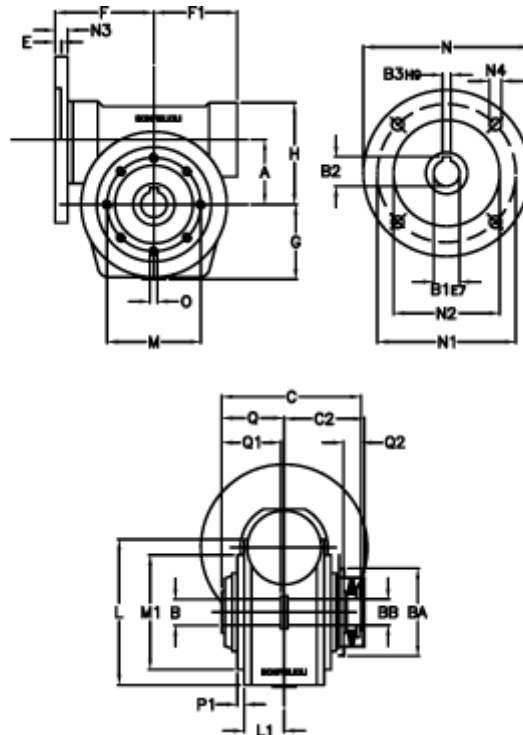

Article number: 390204900772316

Description: Worm Gear with Torque Limiter
VF 49-L1-P-7 P63B14

Measures

a = 49.50	C2 = 63,5	L1 = 36.8	O = M6x8
B = 25	Description = VF 49P-xx-63B14	m = 94	P1 = 2.5
B1 E7 = 11	E = 3.0	M1 = 68	Q = 51.0
B2 = 12.8	F = 70	N = 90	Q1 = 41
B3 H9 = 4	F1 = 63	N1 = 75	Q2 = 15
BA = 63	g = 56	N2 = 60	
BB H7 = 14	H = 80.0	N3 = 7.0	
C = 105	L = 107.5	N4 = 6	